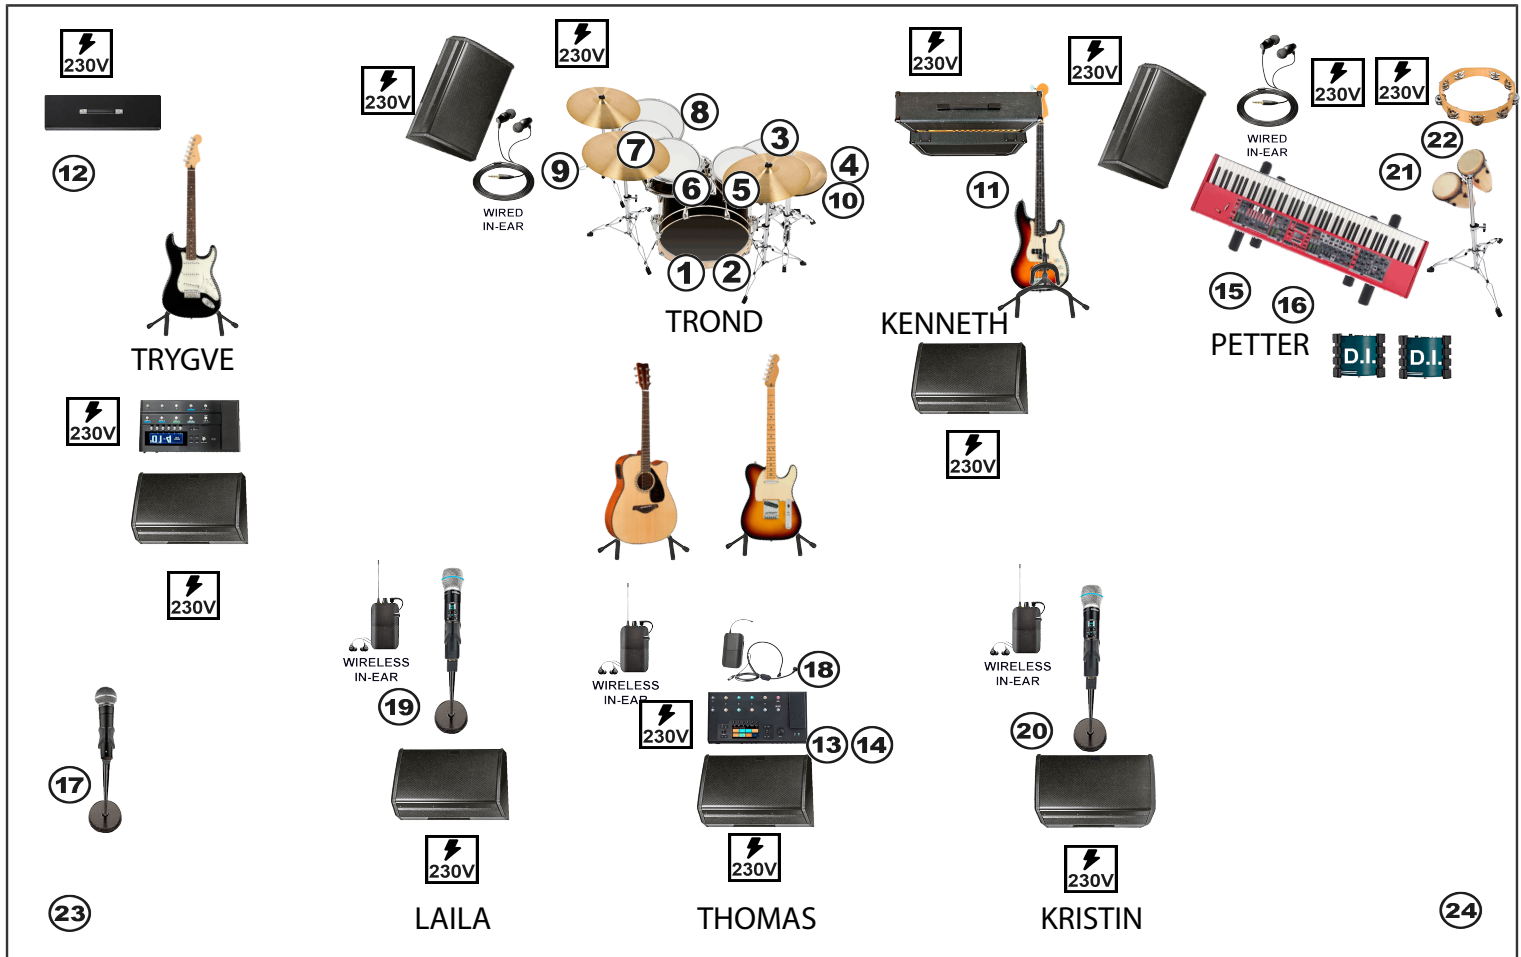

# Hobo Train Stage Plot

1	Kick In	9	Over Head Left	17	Back Up Mic
2	Kick Out	10	Over Head Right	18	Thomas Headset
3	Snare Top	11	Bass	19	Laila Radio Mic
4	Hi Hat	12	Electric	20	Kristin Radio Mic
5	High Tom	13	Helix Left	21	Perc 1
6	Mid Tom	14	Helix Right	22	Perc 2
7	Low Tom	15	Keys Left	23	Ambiance L
8	Floor Tom	16	Keys Right	24	Ambiance Right

Hobo Train Band  
 C/o Nightowl AS  
 Sørumveien 42  
 1408 Kråkstad  
 Booking Tel: 97697940  
 Technical: 90145416  
 email. booking@hobotrain.no  
 Web: www.hobotrain.no

AUXES  
 1-2: Thomas IEM  
 3-4: Laila IEM  
 5-6: Kristin IEM  
 7: Trygve Mon  
 8: Kenneth Mon  
 9: Trond Drum Mon  
 10: Keys Mon  
 11-12: Drum Mixer  
 13-14: Perc Mixer

# HOBO TRAIN